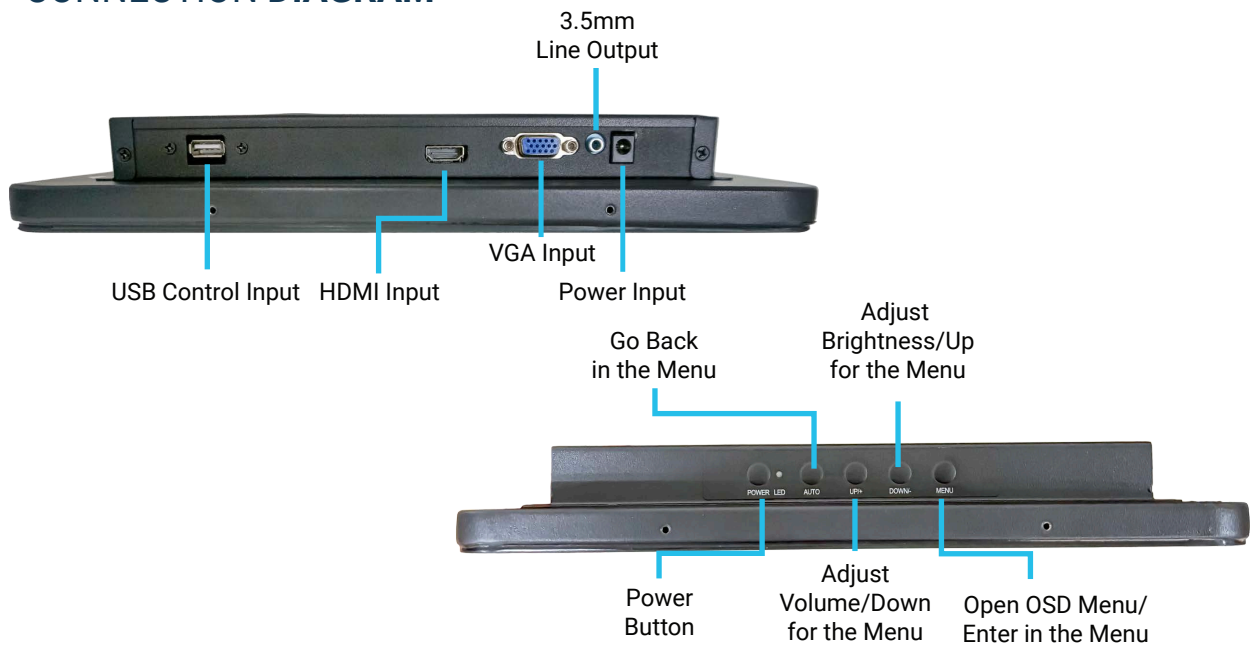

A-TS02 Operator Touchscreen SETUP GUIDE

CONNECTION DIAGRAM